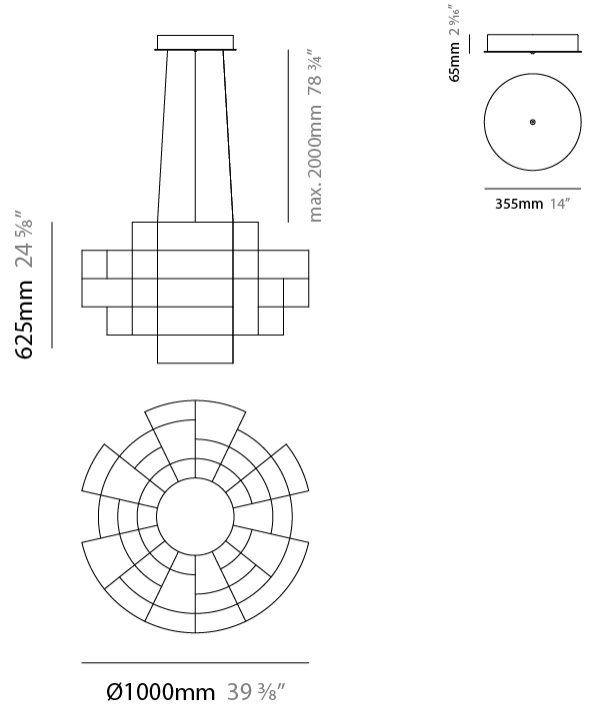

SPECTRE SUSPENSION

D101653-

base number   LED Dimming   Color Temperature   Finish Options

1. To build a product code in our configurator select the specify button on the base model # product page
2. To build a manual product code on this datasheet choose from the options listed below in blue font and add the suffix to the base model #

GENERAL

Series: Spectre
Partner: Quasar
Division: Design
Installation: Suspension
Product Type: Chandelier
Mounting Location: Ceiling

PHYSICAL

Shape: Abstract
Diameter (mm): 1000
Diameter (in): 39 ³/₈"
Height (mm): 625
Height (in): 24 ⁵/₈"
Max. Overall Height (mm): 2000
Max. Overall Height (in): 103 ³/₈"
Weight (kg): 5
Weight (lbs): 11.02
[Fixture Finish: NIC / BRA / BBR](#)
Fixture Material: Metal
Upon Request: Custom Sizes

ELECTRICAL

Lamp Type: LED
Input Wattage (W): 85.2
[Dimming: 0-10V Dimming / Phase Dimming (120Vac Only)](#)
Driver Included: Yes
Driver Location: Integrated
Driver Type: Constant Voltage - 120/277Vac
Driver Class: Class 2
Input Voltage (V): 120 - 277
Output Voltage (V): 12

LED

Number of LEDs: 142
[Color Temperature (°K): 2400 / 2800](#)
Max. Delivered Lumen (lm): 4260 (2800K)
CRI: >90 CRI
Lamp Life (hrs): 50000

OPTICAL

RATINGS AND CERTIFICATIONS

Certified By: Certified for North American Standards
IP rating: IP20