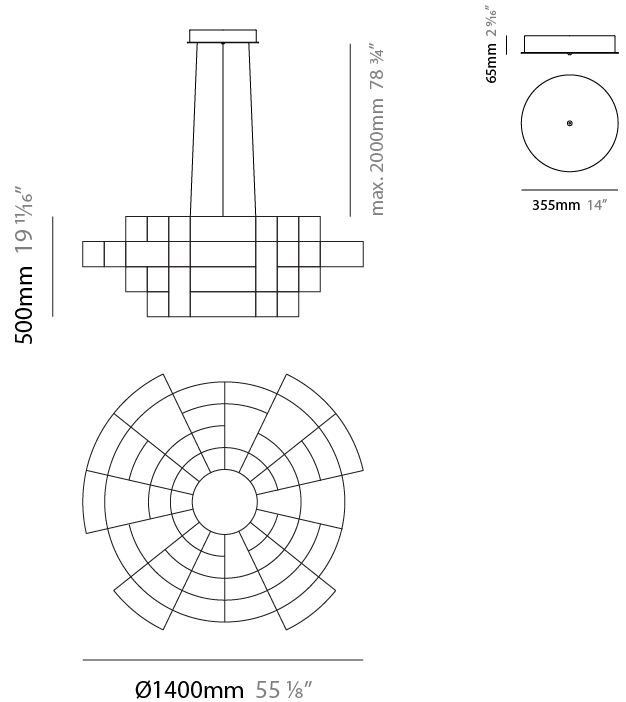

SPECTRE SUSPENSION

D101950-

base number   LED Dimming   Color Temperature   Finish Options

1. To build a product code in our configurator select the specify button on the base model # product page
2. To build a manual product code on this datasheet choose from the options listed below in blue font and add the suffix to the base model #

GENERAL

Series: Spectre
Partner: Quasar
Division: Design
Installation: Suspension
Product Type: Chandelier
Mounting Location: Ceiling

PHYSICAL

Shape: Abstract
Diameter (mm): 1400
Diameter (in): 55 1/8
Height (mm): 500
Height (in): 19 11/16
Max. Overall Height (mm): 2500
Max. Overall Height (in): 98 7/16
Weight (kg): 7
Weight (lbs): 15.43
Fixture Finish: [NIC / BRA / BBR](#)
Fixture Material: Metal
Cable Details: 2000mm Cable
Upon Request: Custom Sizes

ELECTRICAL

Lamp Type: LED
Input Wattage (W): 93
Dimming: [0-10V Dimming / Phase Dimming (120Vac Only)](#)
Driver Included: Yes
Driver Location: Integrated
Driver Type: Constant Voltage - Universal
Driver Class: Class 2
Input Voltage (V): 120 - 277
Output Voltage (V): 12

LED

Number of LEDs: 155
Color Temperature (°K): [2400 / 2800](#)
Max. Delivered Lumen (lm): 4650 (2800K)
CRI: >90 CRI
Lamp Life (hrs): 50000

OPTICAL

RATINGS AND CERTIFICATIONS

Certified By: Certified for North American Standards
IP rating: IP20