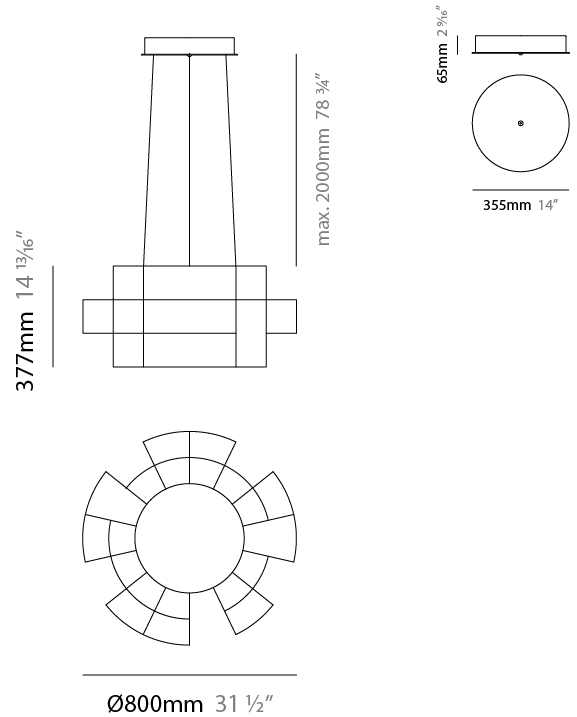

SPECTRE SUSPENSION

D101948-

base number   LED Dimming   Color Temperature   Finish Options

PROJECT _____
TYPE _____
SPECIFIER _____
QUANTITY _____
DATE _____

1. To build a product code in our configurator select the specify button on the base model # product page
2. To build a manual product code on this datasheet choose from the options listed below in blue font and add the suffix to the base model #

GENERAL

Series: Spectre
Partner: Quasar
Division: Design
Installation: Suspension
Product Type: Chandelier
Mounting Location: Ceiling

PHYSICAL

Shape: Abstract
Diameter (mm): 800
Diameter (in): 31 1/2"
Height (mm): 377
Height (in): 14 13/16"
Max. Overall Height (mm): 2375
Max. Overall Height (in): 93 1/2"
Weight (kg): 3.5
Weight (lbs): 7.72
Fixture Finish: [NIC / BRA / BBR](#)
Fixture Material: Metal
Cable Details: 2000mm Cable
Upon Request: Custom Sizes

ELECTRICAL

Lamp Type: LED
Input Wattage (W): 53.4
Dimming: [0-10V Dimming / Phase Dimming (120Vac Only)](#)
Driver Included: Yes
Driver Location: Integrated
Driver Type: Constant Voltage - Universal
Driver Class: Class 2
Input Voltage (V): 120 - 277
Output Voltage (V): 12

LED

Number of LEDs: 89
Color Temperature (°K): [2400 / 2800](#)
Max. Delivered Lumen (lm): 2670 (2800K)
CRI: >90 CRI
Lamp Life (hrs): 50000

OPTICAL

RATINGS AND CERTIFICATIONS

Certified By: Certified for North American Standards
IP rating: IP20